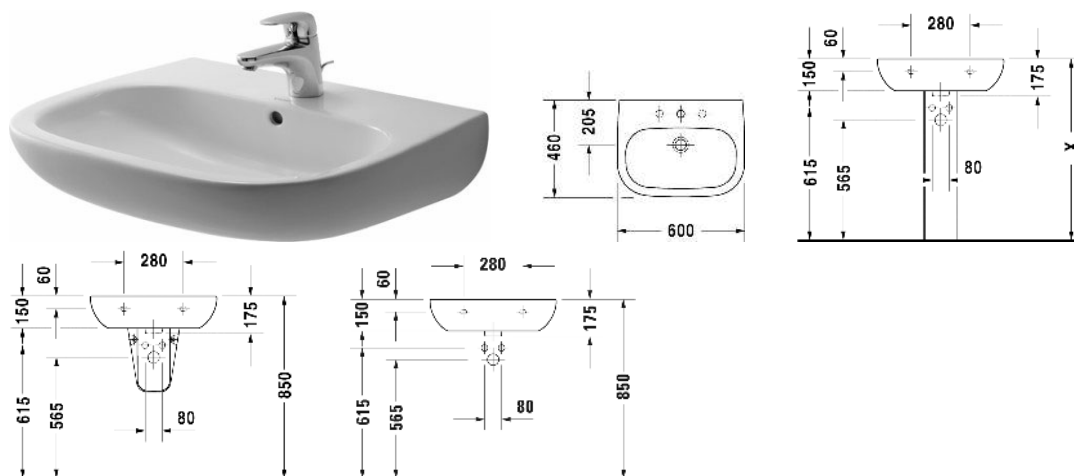

D-Code Washbasin # 23106000002 / 23106000302

| < 600 mm > |

Washbasin	Dimension	Weight	Order number
with overflow, with tap platform, underneath glazed, 600 mm			
Colors			
00 White Alpin			
Variant			
●	600 x 460 mm	17.800 kilogram	23106000002
●●●	600 x 460 mm	17.800 kilogram	23106000302
Suitable products			
Siphon cover for # 231065, 231060, 231055, 034265, 034285, 034210, 034812,			085718
Pedestal for # 231065, 231060, 231055, 034265, 034285, 034210, 034812,			086327
Vanity unit wall-mounted 1 door, for D-Code # 231055, # 231060, # 231065, 400 x 360 mm	400 x 360 mm		KT6658 L/R

All drawings contain the necessary measurements which are subject to standard tolerances. They are stated in mm and are non-binding. Exact measurements, in particular for customised installation scenarios, can only be taken from the finished ceramic piece.