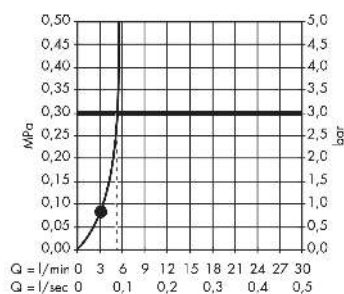

Tehnologija

Slika proizvoda

Mjerna skica

Dijagram protoka

The consumption was measured in combination with the appropriate fittings (thermostat/mixer/ in-wall valve) to reflect actual application in practice.