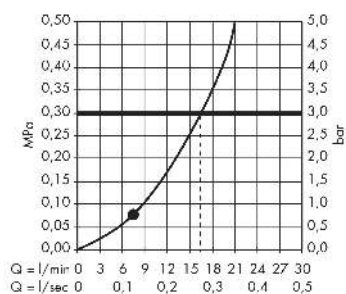

Tehnologija

Slika proizvoda

Mjerna skica

Dijagram protoka

The consumption was measured in combination with the appropriate fittings (thermostat/mixer/ in-wall valve) to reflect actual application in practice.